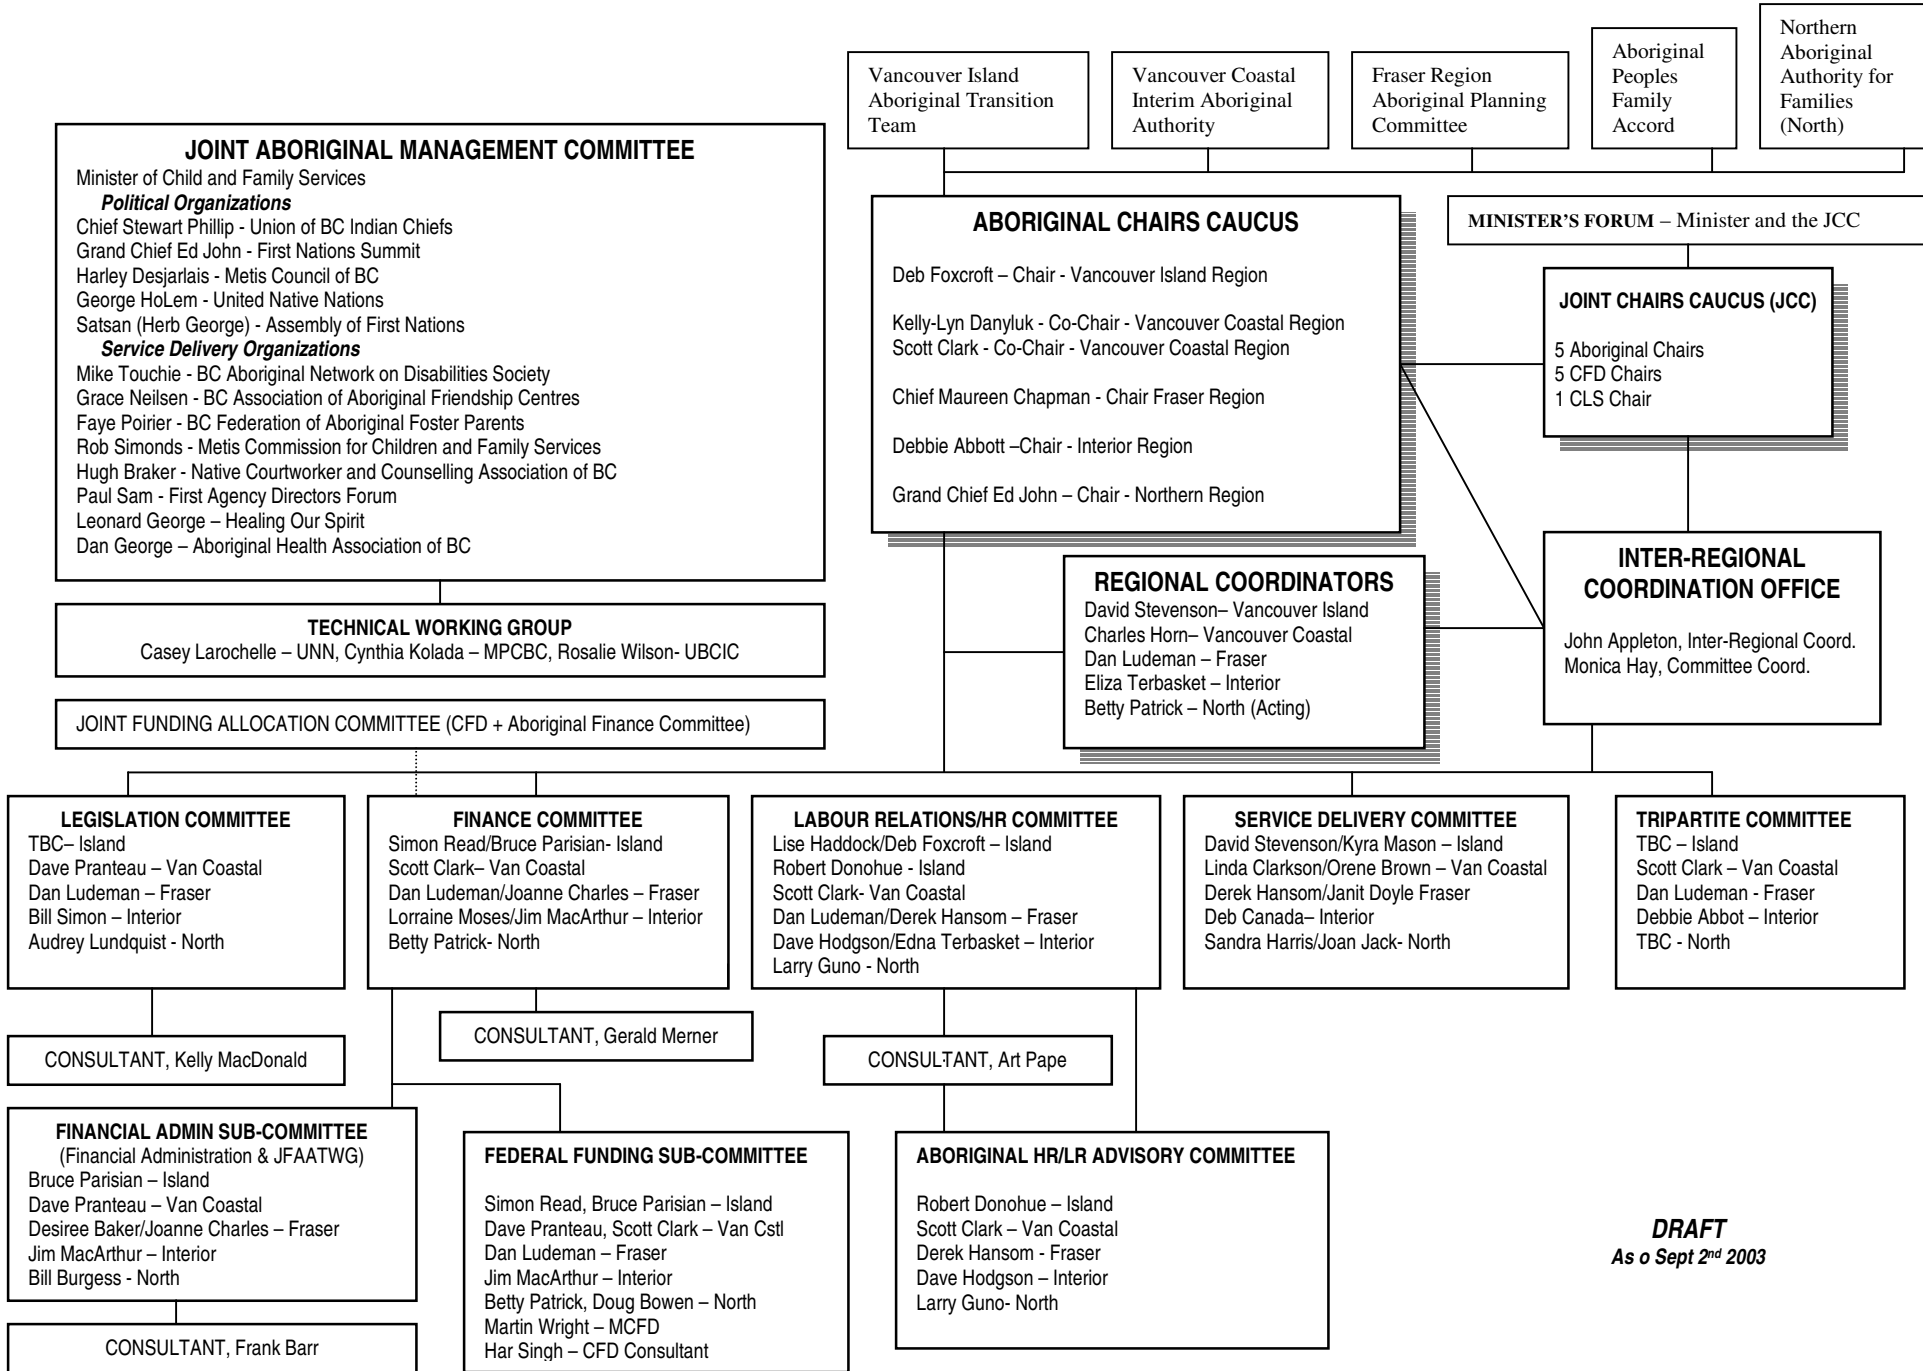

ABORIGINAL ORGANIZATIONS- MCFD EVOLUTION OF CHILD AND FAMILY SERVICES

DRAFT
As of Sept 2nd 2003